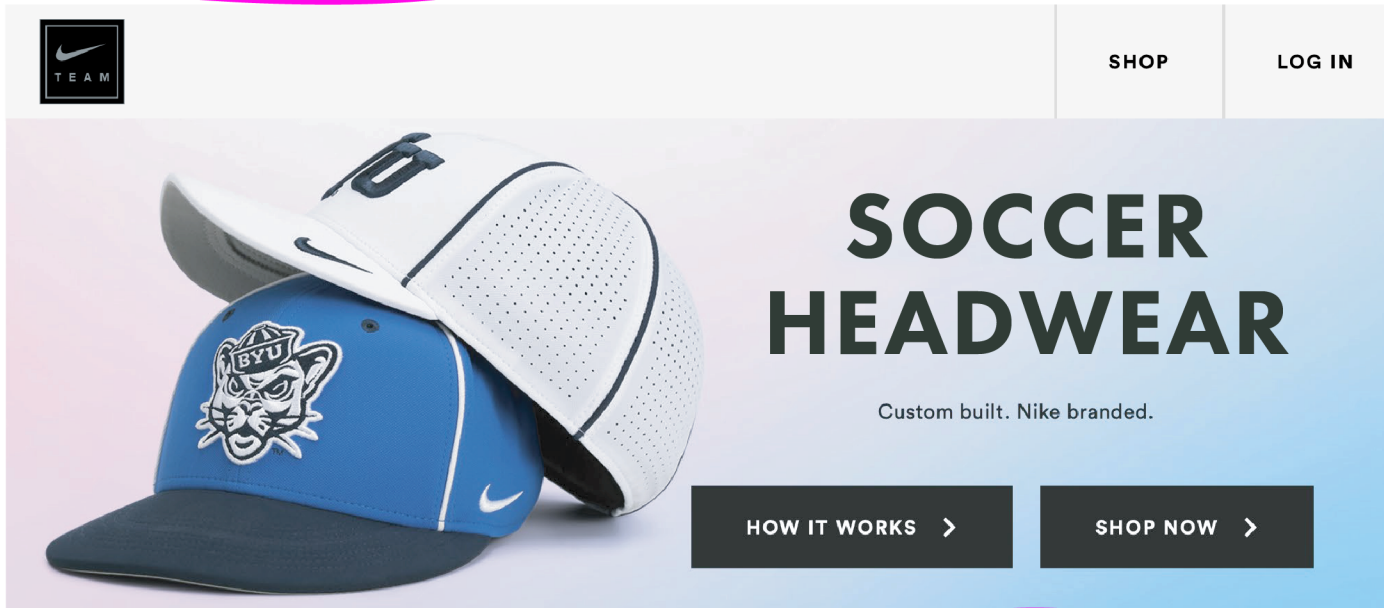

BUILD CUSTOM NIKE HEADWEAR IN 3 EASY STEPS

1. Go to nike.teamheadwear.com and create an account.

GO
HERE!