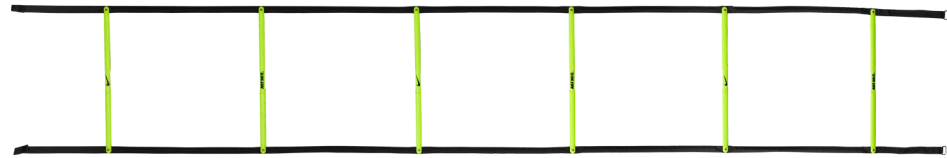

NEW
NIKE SPEED LADDER NP
N.101.2428 $50.00

CONTENTS: Ladder: 100% polypropylene. Carry bag: 80% polyester/20% nylon.

Lightweight 6-rung design folds up for easy carrying and storing. End connectors make it easy to link multiple ladders.

710 Volt/Black