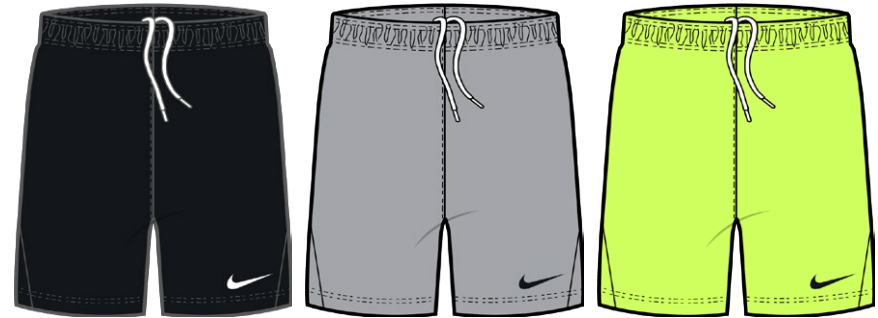

**WOMENS NIKE DRY PARK III SHORT NB
BV6862 $20.00**

SIZES: XS, S, M, L, XL **FABRIC:** 100% polyester.
OFFER DATE: 04/01/20 **END DATE:** 12/31/25

Dri-FIT angled side seam short (slim fit) with soft hand feel updated fit for better mobility/comfort.
Hip width: 19.7" (size medium), Inseam length: 3.4" (all sizes).

1. **010** Black/White/(White)   **012** Wolf Grey/Black/(Black)   **702** Volt/(Black)