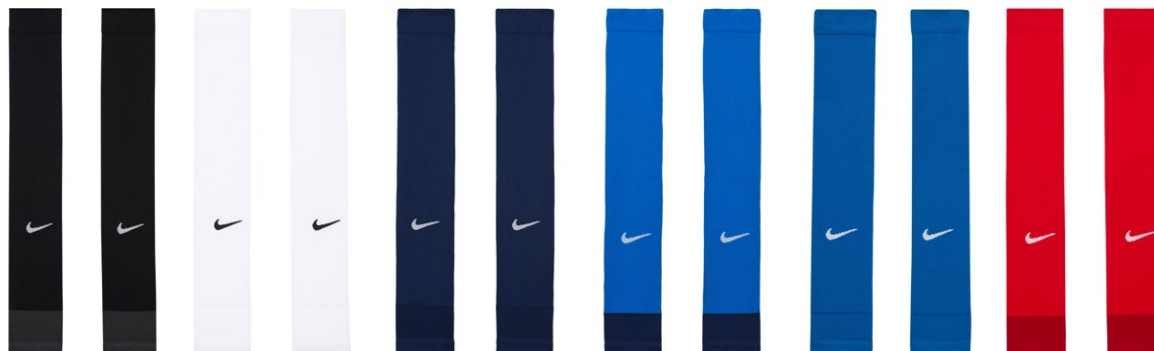

NIKE STRIKE DRI-FIT SOCCER SLEEVE
FQ8282 $12.00

SIZES: S/M, L/XL
FABRIC: 94% polyester/6% spandex.

Stay dry and comfortable while you're on the pitch. Made with sweat-wicking material that does just that, the Nike Strike Soccer Sleeve also fits comfortably over your shin guard so you can show off your soccer fandom while you play. Nike Dri-FIT technology moves sweat away from your skin for quicker evaporation, helping you stay dry and comfortable. Stretch design fits comfortably over your shin guard.

010 Black/Anthracite/White	100 White/Black	410 Midnight Navy/White
463 Royal Blue/Midnight Navy/White	477 Team Royal/White	657 University Red/Gym Red/White