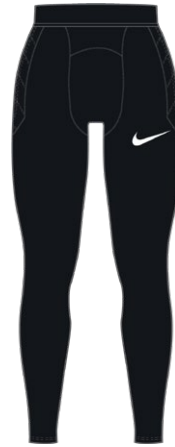

**MENS NIKE DF PAD GARDIEN I GOALKEEPER
COMPRESSION TIGHT
CV0045 $72.00**

SIZES: S, M, L, XL, 2XL
FABRIC: 100% polyester.
OFFER DATE: 01/01/22
END DATE: 12/31/27

Sustainable Materials

010 Black/Black/(White)